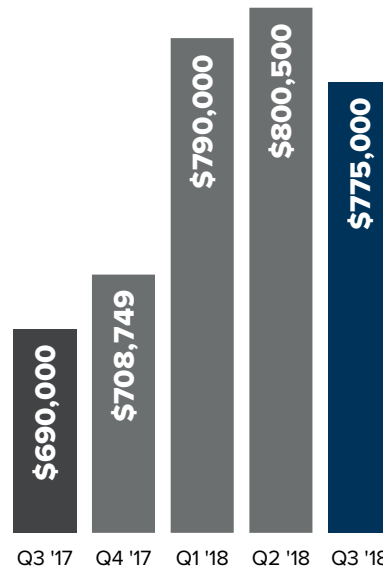

price per square foot

\$353

number sold

600

REDMOND

median price

one year trend

↑
12.2%

price per square foot

\$357

number sold

190

KIRKLAND

median price

one year trend

↑
6.9%

price per square foot

\$489

number sold

168

WOODINVILLE

median price

one year trend

↑
12.3%