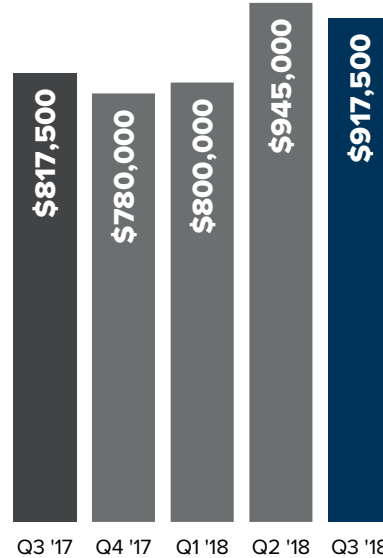

number sold

74

WEST BELLEVUE (W OF I-405)

median price

one year trend

↑
8.0%

price per square foot

\$814

number sold

185

Q3 EASTSIDE

quarterly report

EAST OF LAKE SAMMAMISH

median price

one year trend

↑
7.8%

price per square foot

\$353

number sold

600

REDMOND

median price

one year trend

↑
12.2%

price per square foot

\$357

number sold

190

KIRKLAND

median price

one year trend

↑
6.9%