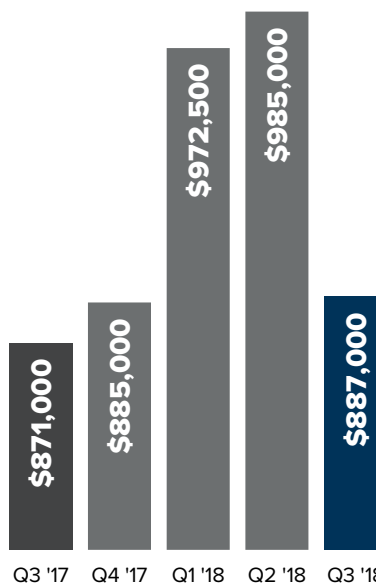

number sold

238

MERCER ISLAND

median price

one year trend

↑
19.7%

price per square foot

\$586

number sold

74

WEST BELLEVUE (W OF I-405)

median price

one year trend

↑
8.0%

price per square foot

\$814

number sold

78

EAST BELLEVUE (E of I-405)

median price

one year trend

↑
1.8%

price per square foot

\$450

price per square foot

\$353

number sold

600

REDMOND

median price

one year trend

↑
12.2%