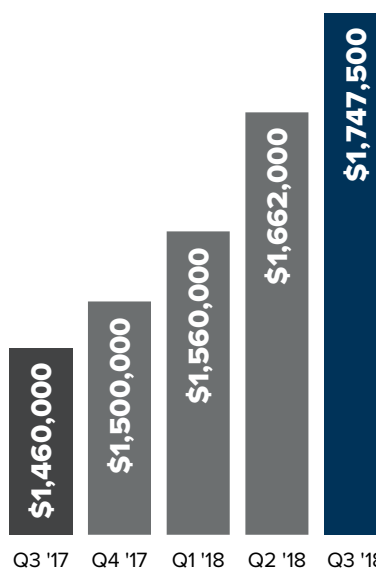

Q3 EASTSIDE

quarterly report

EASTSIDE SOUTH (S of I-90)

median price

one year trend

↑
2.0%

price per square foot

\$398

number sold

238

MERCER ISLAND

median price

one year trend

↑
19.7%

price per square foot

\$586

number sold

74

WEST BELLEVUE (W OF I-405)

median price

one year trend

↑
8.0%

price per square foot

\$814

price per square foot

\$353

number sold

600

REDMOND

median price

one year trend

↑
12.2%