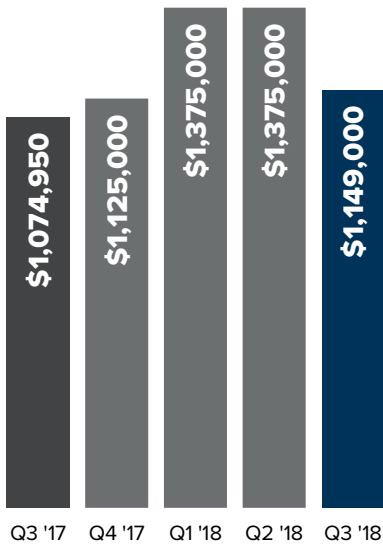

price per square foot

\$353

number sold

600

REDMOND

median price

one year trend

↑
12.2%

price per square foot

\$357

number sold

190

KIRKLAND

median price

one year trend

↑
6.9%

price per square foot

\$489

number sold

168

WOODINVILLE

median price

one year trend

↑
12.3%