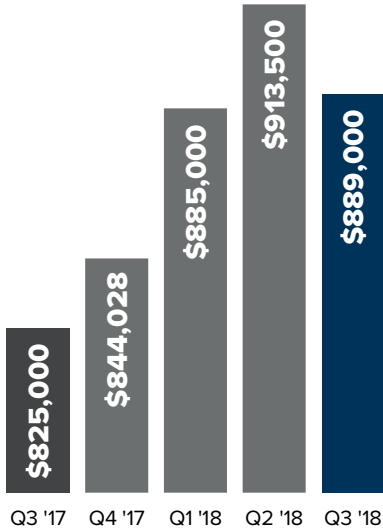

number sold

74

WEST BELLEVUE (W OF I-405)

median price

one year trend

↑
8.0%

price per square foot

\$814

number sold

78

EAST BELLEVUE (E of I-405)

median price

one year trend

↑
1.8%

price per square foot

\$450

number sold

185

Q3 EASTSIDE

quarterly report

EAST OF LAKE SAMMAMISH

median price

one year trend

↑
7.8%

price per square foot

\$353

number sold

600

REDMOND

median price

one year trend

↑
12.2%