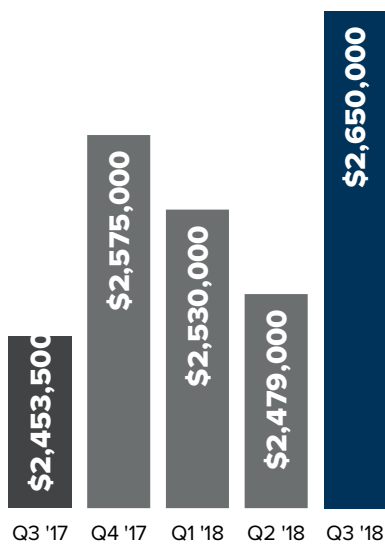

number sold

238

MERCER ISLAND

median price

one year trend

↑
19.7%

price per square foot

\$586

number sold

74

WEST BELLEVUE (W OF I-405)

median price

one year trend

↑
8.0%

price per square foot

\$814

price per square foot

\$353

number sold

600

REDMOND

median price

one year trend

↑
12.2%

price per square foot

\$357

number sold

190

KIRKLAND

median price

one year trend

↑
6.9%