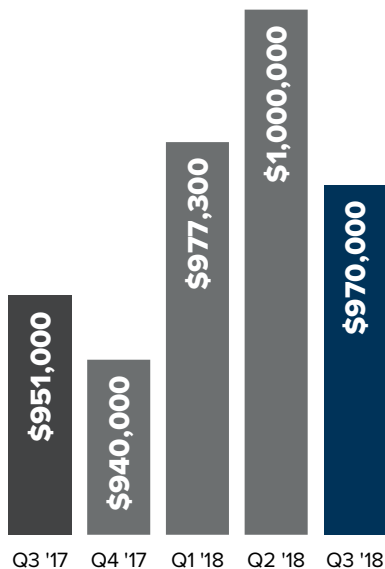

Q3 EASTSIDE

quarterly report

EASTSIDE SOUTH (S of I-90)

median price

one year trend

↑
2.0%

price per square foot

\$398

number sold

238

MERCER ISLAND

median price

one year trend

↑
19.7%

price per square foot

\$586

price per square foot

\$353

number sold

600

REDMOND

median price

one year trend

↑
12.2%

price per square foot

\$357

number sold

190

KIRKLAND

median price

one year trend

↑
6.9%